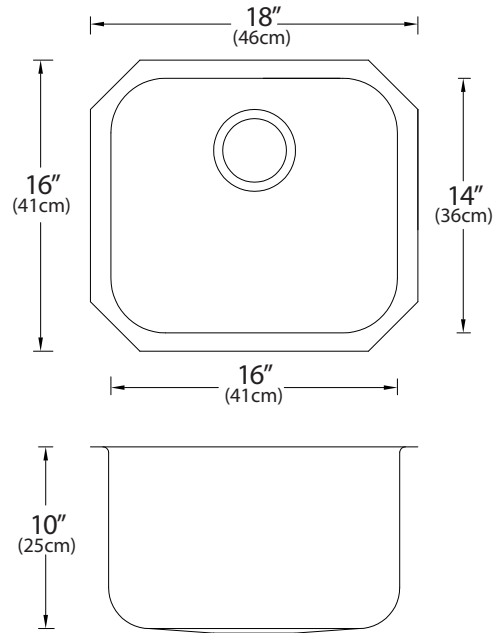

Fixture #

**SPECIFICATIONS:**

Single bowl undermount sink, exposed surfaces finished to a satin finish, sound deadening pads. Includes template and installation hardware.

**OVERALL DIMENSIONS:**

Left to Right: 18" (46cm)  
Front to Back: 16" (41cm)

**BOWL DIMENSIONS:**

Left to Right: 16" (41cm)  
Front to Back: 14" (36cm)  
Bowl depth: 10" (25cm)

**MATERIAL:**

18 gauge, 18-10 stainless steel  
316 Series

**WASTE:**

3 1/2" basket strainer assembly with tailpiece included  
Location: Center Rear